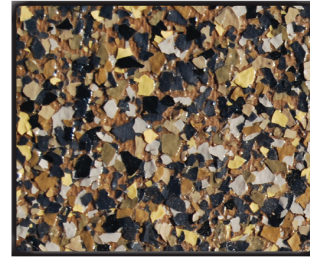

SS COLOR CHIP COMBINATIONS

Available in $\frac{1}{4}$, $\frac{1}{8}$, $\frac{1}{16}$ and $\frac{1}{32}$ inch

Terrazzo Chips on
Mocha Color Dispersion

Saltillo Chips on
Mocha Color Dispersion

Granite Chips on
Mocha Color Dispersion

Carmel Chips on
Sand Beige Color Dispersion

Saddle Tan Chips on
Sand Beige Color Dispersion

Sunset Trail Chips on
Sand Beige Color Dispersion

White Granite Chips on White
Night Grey Color Dispersion

Tuxedo Chips on White Night
Grey Color Dispersion

Keep in mind the above samples are shown with full coverage of chips. Various looks can be achieved with light, medium or heavy coverage of chips as well as changing the SS Color Dispersion base color. Custom chip color combinations can be special ordered.