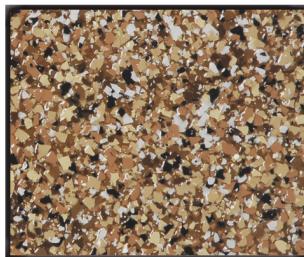

SS COLOR CHIP COMBINATIONS

Available in $\frac{1}{4}$, $\frac{1}{8}$, $\frac{1}{16}$ and $\frac{1}{32}$ inch

Terrazzo Chips on
Mocha Color Dispersion

Saltillo Chips on
Mocha Color Dispersion

Granite Chips on
Mocha Color Dispersion

Carmel Chips on
Sand Beige Color Dispersion

Saddle Tan Chips on
Sand Beige Color Dispersion

Sunset Trail Chips on
Sand Beige Color Dispersion

White Granite Chips on White
Night Grey Color Dispersion

Tuxedo Chips on White Night
Grey Color Dispersion

Keep in mind the above samples are shown with full coverage of chips. Various looks can be achieved with light, medium or heavy coverage of chips as well as changing the SS Color Dispersion base color. Custom chip color combinations can be special ordered.