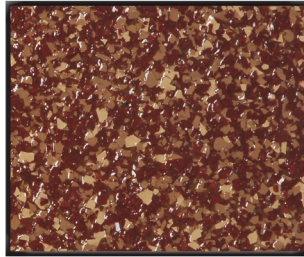

SS COLOR CHIP COMBINATIONS

Available in $\frac{1}{4}$, $\frac{1}{8}$, $\frac{1}{16}$ and $\frac{1}{32}$ inch

Terrazzo Chips on
Mocha Color Dispersion

Saltillo Chips on
Mocha Color Dispersion

Granite Chips on
Mocha Color Dispersion

Carmel Chips on
Sand Beige Color Dispersion

Saddle Tan Chips on
Sand Beige Color Dispersion

Sunset Trail Chips on
Sand Beige Color Dispersion

White Granite Chips on White
Night Grey Color Dispersion

Tuxedo Chips on White Night
Grey Color Dispersion

Keep in mind the above samples are shown with full coverage of chips. Various looks can be achieved with light, medium or heavy coverage of chips as well as changing the SS Color Dispersion base color. Custom chip color combinations can be special ordered.