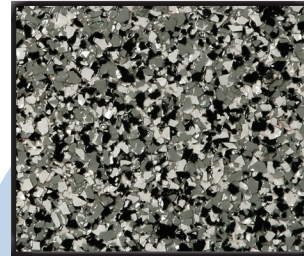

SS COLOR CHIP COMBINATIONS

Available in $\frac{1}{4}$, $\frac{1}{8}$, $\frac{1}{16}$ and $\frac{1}{32}$ inch

Terrazzo Chips on
Mocha Color Dispersion

Saltillo Chips on
Mocha Color Dispersion

Granite Chips on
Mocha Color Dispersion

Carmel Chips on
Sand Beige Color Dispersion

Saddle Tan Chips on
Sand Beige Color Dispersion

Sunset Trail Chips on
Sand Beige Color Dispersion

White Granite Chips on White
Night Grey Color Dispersion

Tuxedo Chips on White Night
Grey Color Dispersion

Keep in mind the above samples are shown with full coverage of chips. Various looks can be achieved with light, medium or heavy coverage of chips as well as changing the SS Color Dispersion base color. Custom chip color combinations can be special ordered.