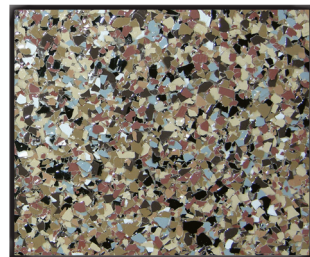

SS COLOR CHIP COMBINATIONS

Available in $\frac{1}{4}$, $\frac{1}{8}$, $\frac{1}{16}$ and $\frac{1}{32}$ inch

Terrazzo Chips on
Mocha Color Dispersion

Saltillo Chips on
Mocha Color Dispersion

Granite Chips on
Mocha Color Dispersion

Carmel Chips on
Sand Beige Color Dispersion

Saddle Tan Chips on
Sand Beige Color Dispersion

Sunset Trail Chips on
Sand Beige Color Dispersion

White Granite Chips on White
Night Grey Color Dispersion

Tuxedo Chips on White Night
Grey Color Dispersion

Keep in mind the above samples are shown with full coverage of chips. Various looks can be achieved with light, medium or heavy coverage of chips as well as changing the SS Color Dispersion base color. Custom chip color combinations can be special ordered.