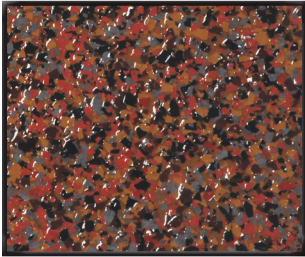

SS COLOR CHIP COMBINATIONS

Available in $\frac{1}{4}$, $\frac{1}{8}$, $\frac{1}{16}$ and $\frac{1}{32}$ inch

Terrazzo Chips on
Mocha Color Dispersion

Saltillo Chips on
Mocha Color Dispersion

Granite Chips on
Mocha Color Dispersion

Carmel Chips on
Sand Beige Color Dispersion

Saddle Tan Chips on
Sand Beige Color Dispersion

Sunset Trail Chips on
Sand Beige Color Dispersion

White Granite Chips on White
Night Grey Color Dispersion

Tuxedo Chips on White Night
Grey Color Dispersion

Keep in mind the above samples are shown with full coverage of chips. Various looks can be achieved with light, medium or heavy coverage of chips as well as changing the SS Color Dispersion base color. Custom chip color combinations can be special ordered.